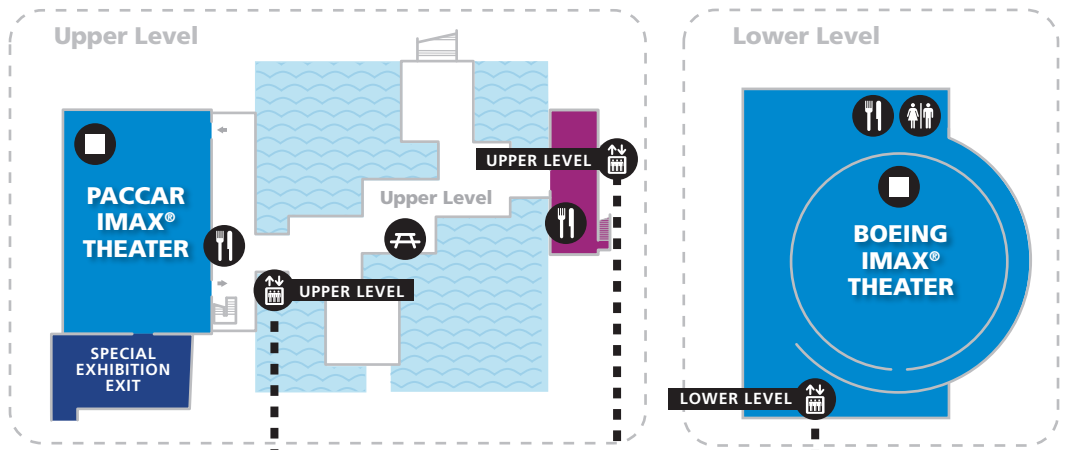

# ACCESSIBILITY GUIDE

-  Elevator
-  Wheelchair Ramp
-  Wheelchair Lift
-  Handicap Parking  
6 handicap parking spots on the upper level
-  Wheelchair Seating Available
-  ADA Picnic Table
-  Tropical Butterfly House
-  Stroller Parking
-  Planetarium
-  Information Desk
-  Cafe/Concessions
-  Restroom
-  Family Restroom