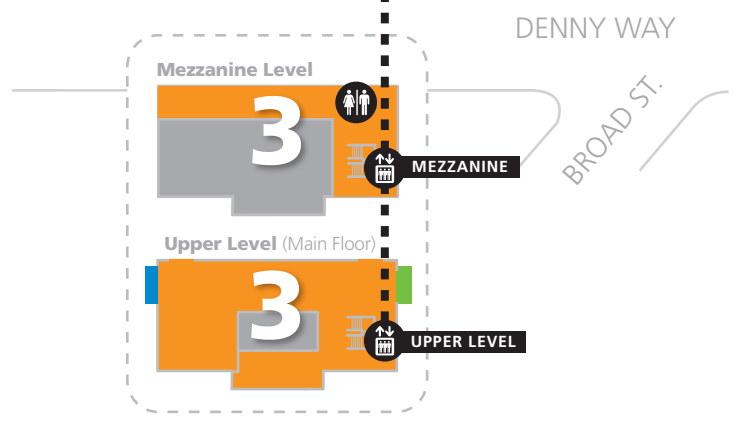

# ACCESSIBILITY GUIDE

-  Elevator
-  Wheelchair Ramp
-  Wheelchair Lift
-  Handicap Parking  
6 handicap parking spots on the upper level
-  Wheelchair Seating Available
-  ADA Picnic Table
-  Tropical Butterfly House
-  Stroller Parking
-  Planetarium
-  Information Desk
-  Cafe/Concessions
-  Restroom
-  Family Restroom